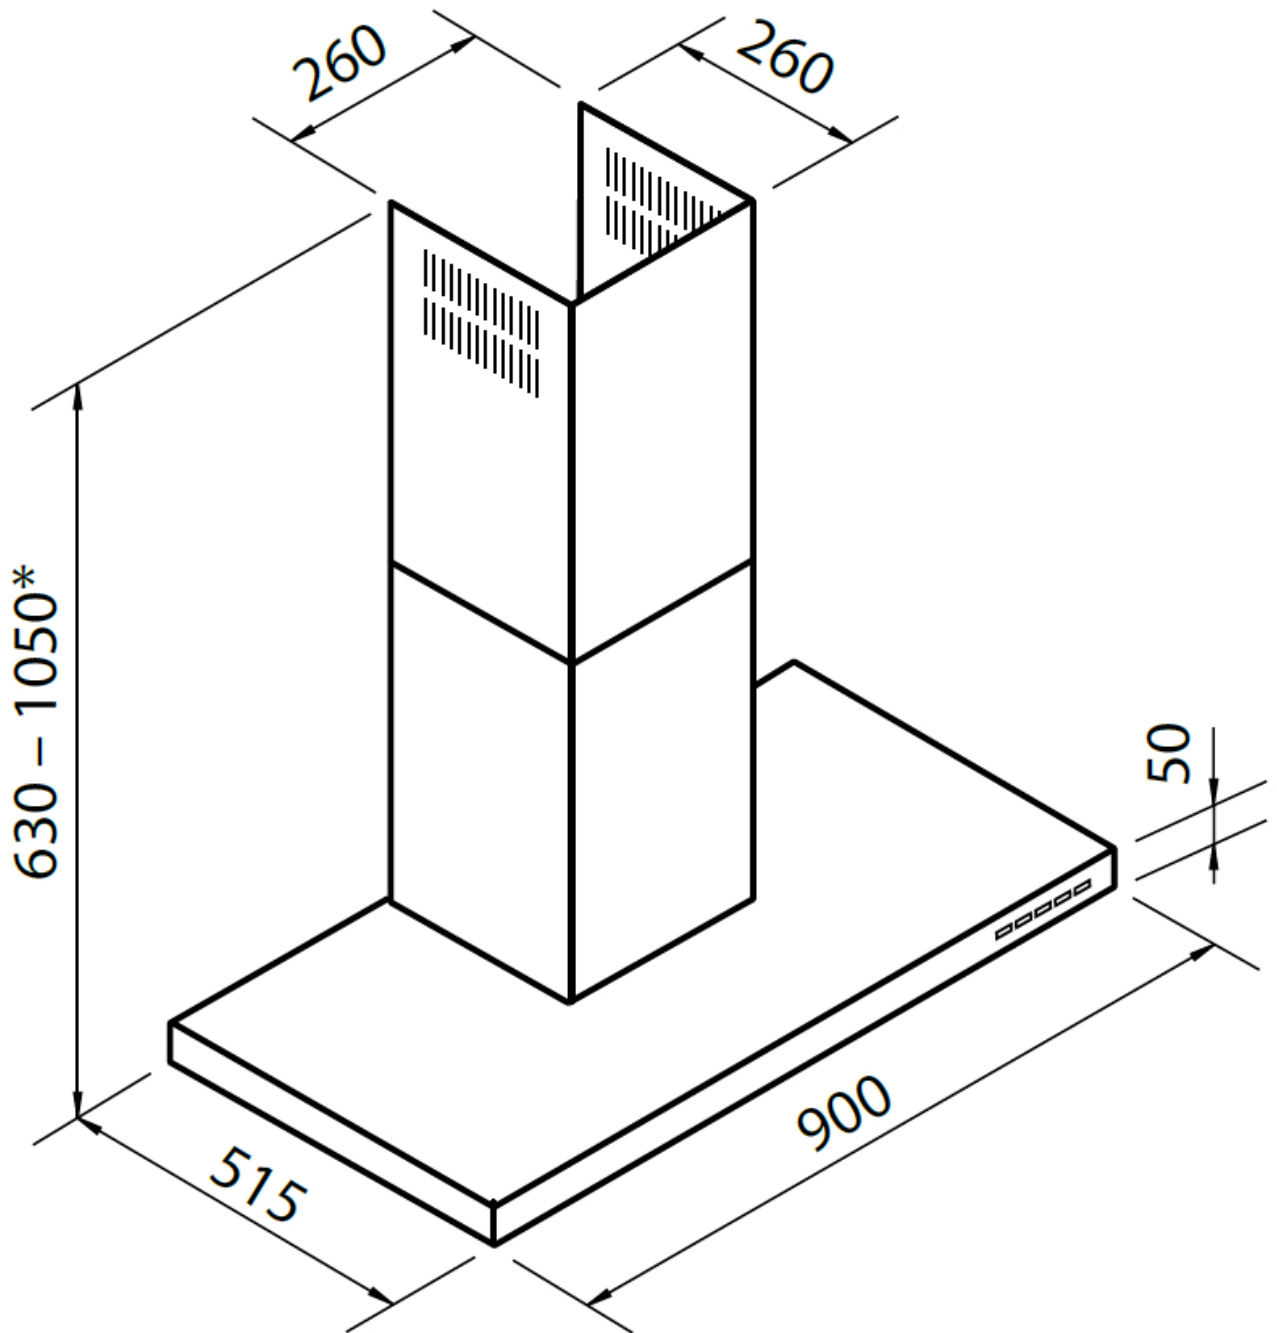

TECHNICAL DATA