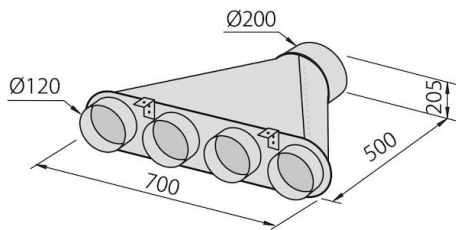

Collector for 4 pipes
2525 000