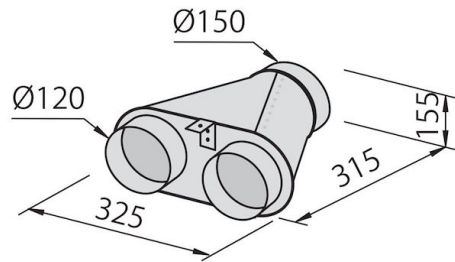

Collector for 2 pipes
2523 000